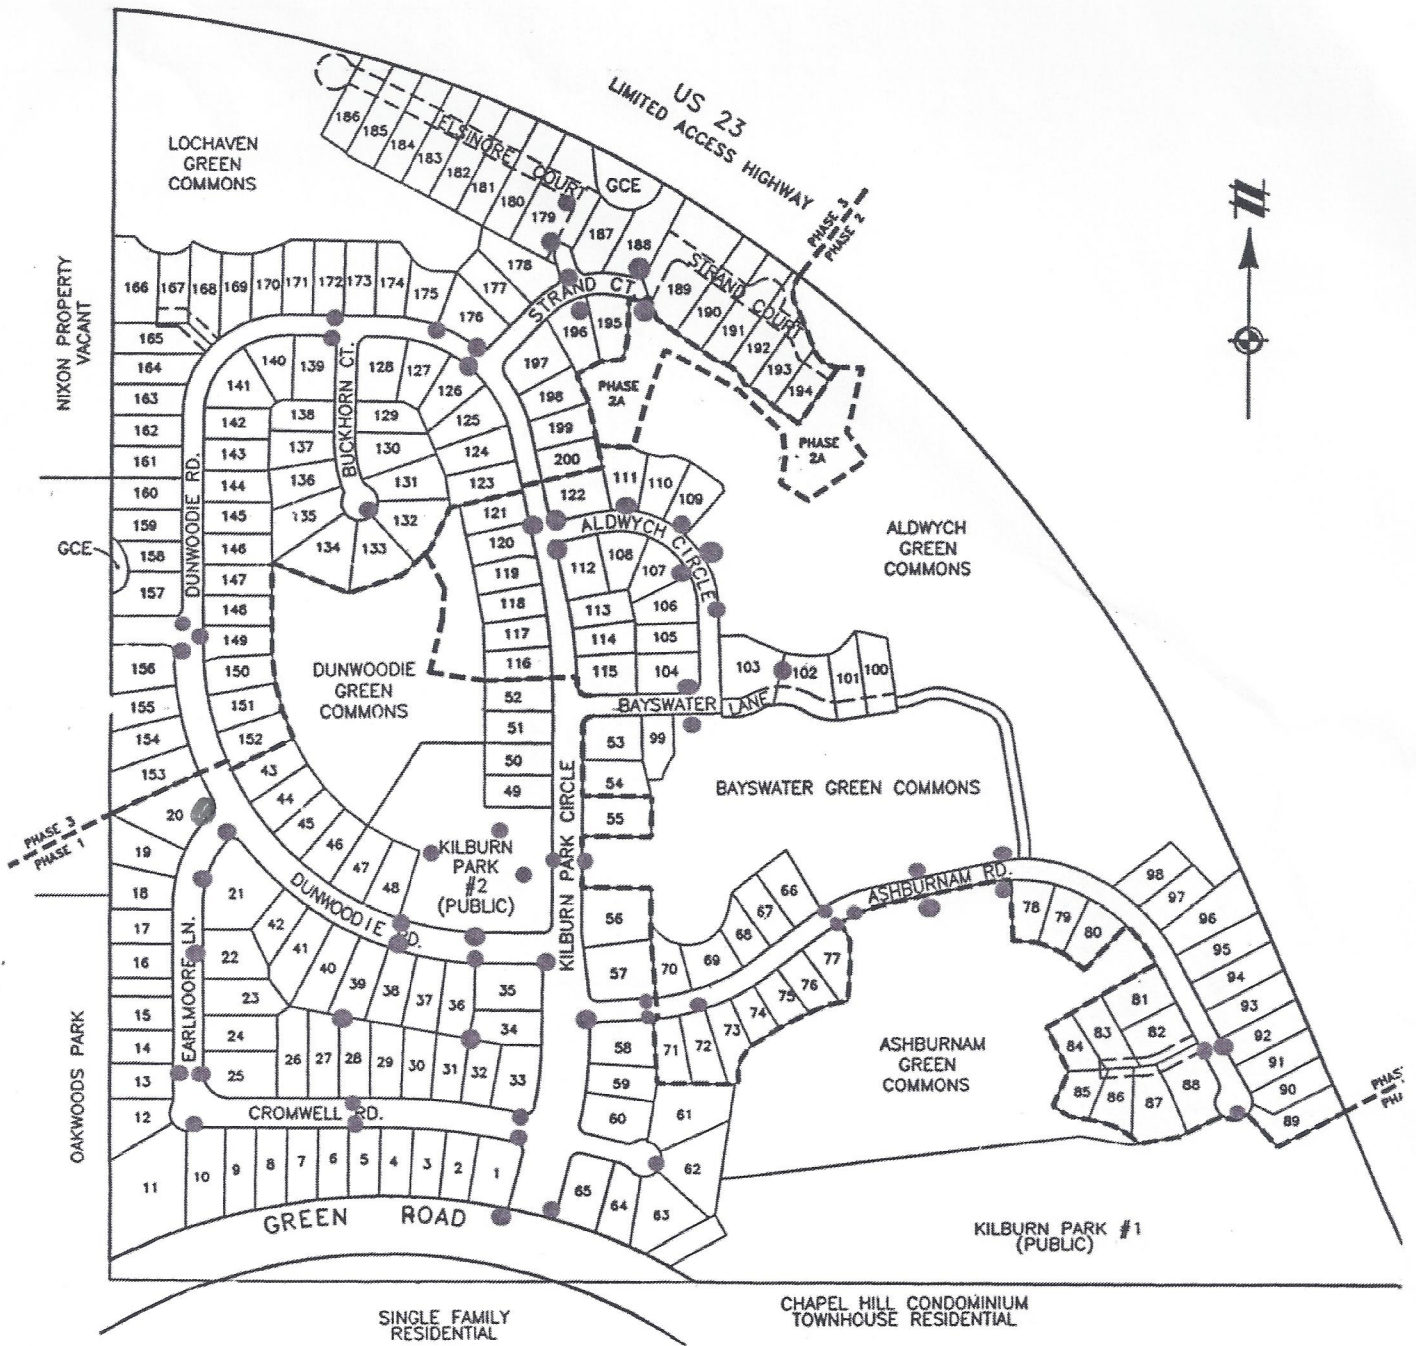

Arbor Hills Storm Water Drain Locations

Total number of storm water drains: 65

Storm water drains in the road along the curbs: 59

Storm water drains in residential yards: 3

Storm water drains in Kilburn Park: 3